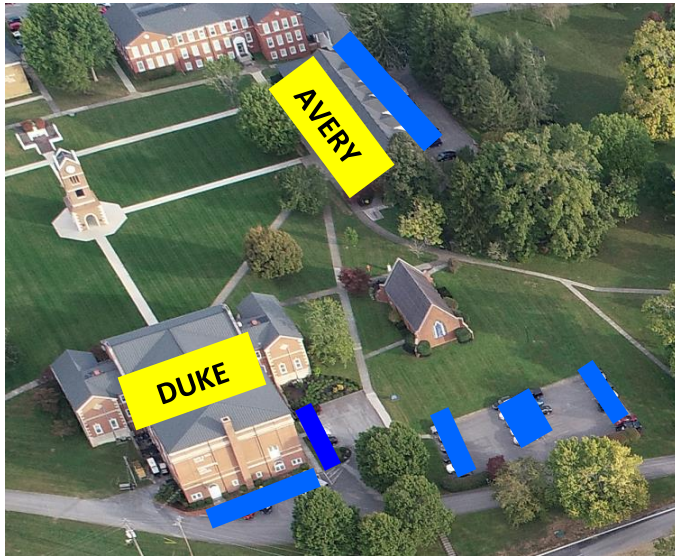

NO PARKING IN THE AREA'S HIGHLIGHTED FOR LMU STUDENTS

BLUE – Faculty/Staff Parking Only **RED** – JFWA Only **ORANGE** – Visitors Parking Only **GREEN** – Reserved Parking Only

If you park in one of the highlighted areas will result in a citation!