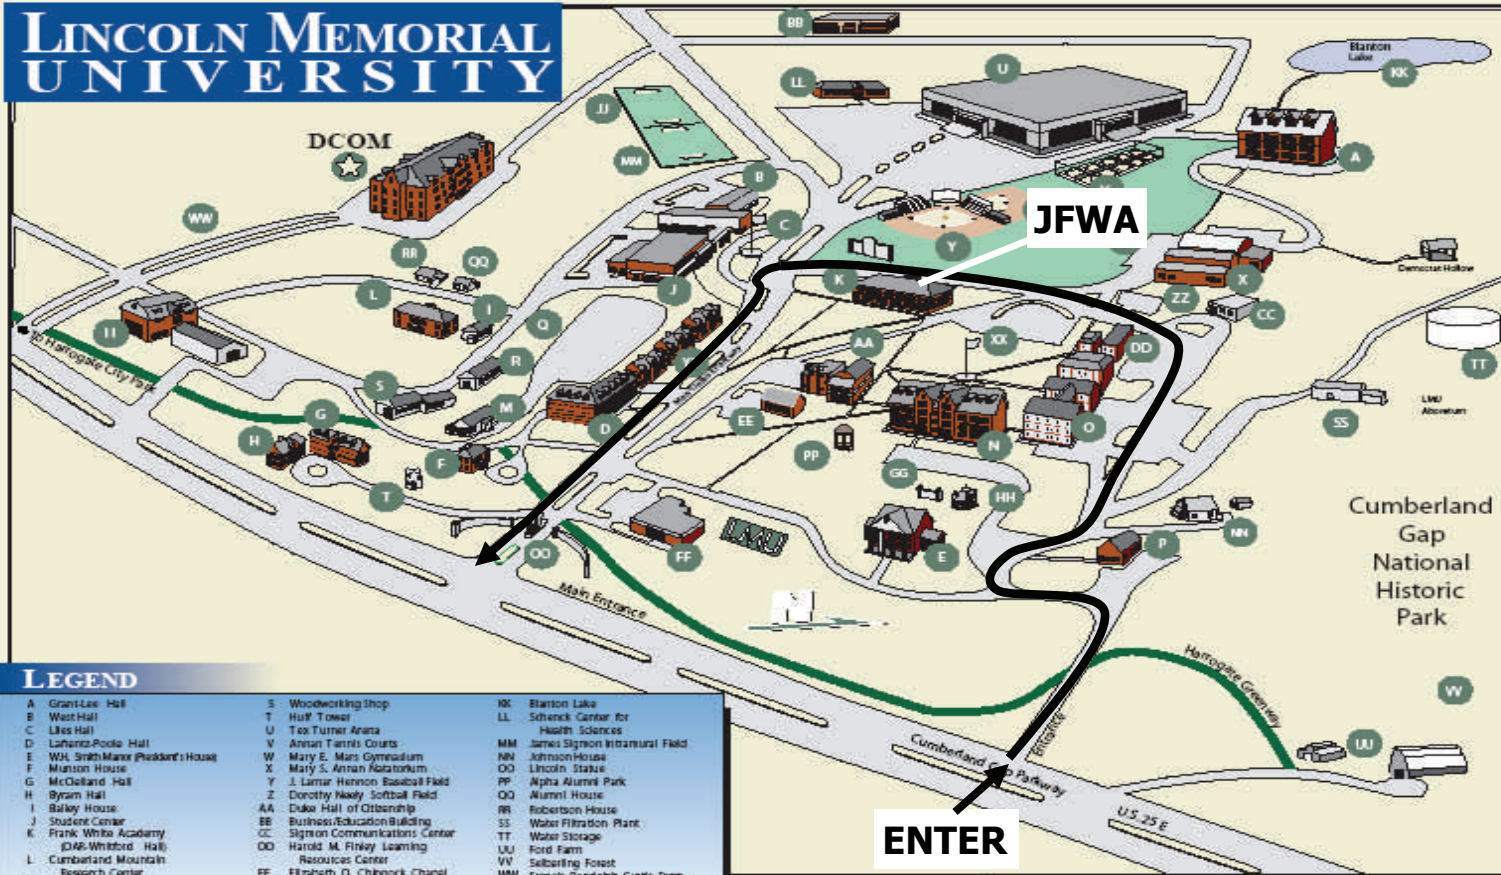

LINCOLN MEMORIAL UNIVERSITY

LEGEND

A Grant-Lee Hall	S Woodworking Shop	NC Blanton Lake
B West Hall	T Hu'Y Tower	LL Schenck Center for Health Sciences
C Likes Hall	U Tex Turner Arena	MM James Sigmon Intra-mural Field
D LaHenz-Poole Hall	V Anson Tennis Courts	NN Johnson House
E Wm. Smith Manor (President's House)	W Mary E. Mann Gymnasium	OO Lincoln Statue
F Munson House	X Mary S. Anshin Rotatorium	PP Alpha Alumni Park
G McClelland Hall	Y J. Lamar Henson Baseball Field	QQ Alumni House
H Byram Hall	Z Dorothy Neely Softball Field	RR Robertson House
I Bailey House	AA Duke Hall of Citizenship	SS Water Filtration Plant
J Student Center	BB Business/Education Building	TT Water Storage
K Frank White Academy	CC Sigmon Communications Center	UU Ford Farm
L Cumberland Mountain Research Center	DD Harold M. Finley Learning Resources Center	VV Self-seeding Forest
M Bluebird Hall	EE Elizabeth D. Chinnock Chapel	WW Francis Randolph Curtis Farm
N Avey Hall	FF The Abraham Lincoln Museum	XX College Green
O Fair-Chinnock Hall	GG Amphitheatre	YY Pope Hall (left)
P Wrege Hall	HH Spring House	ZZ Mitchell Hall (center)
Q Root Collar	II Phillips Veterinary Technology Center	Distner Hall (right)
R Pottery Shop	JJ Las Gbbs Soccer Field	★ Student Parking
		★ DeBusk College Of Medicine

CAMPUS MAP